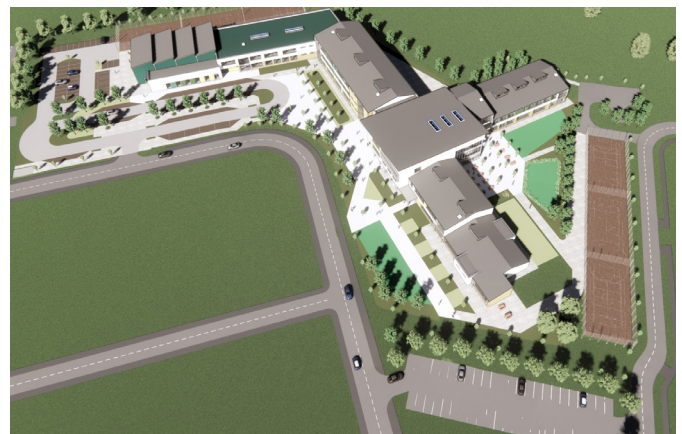

Edmund Rice College, Carpenterstown.

Edmund Rice College is a co-educational voluntary secondary school on lands at Phoenix Park Racecourse, Castleknock, Dublin 15. This is a Design & Build project of a new 11,265sq.m, part three-storey, part two-storey school with four special needs units, general purpose area, PE hall, ancillary teaching and staff accommodation.

A new set-down area with new pedestrian and cycle access, associated car parking, external ball courts, landscaping, connection to public services and all associated siteworks are also included. The new building is to be delivered on a phased basis.

The site is bound by St. Brigid's GAA Club to the West and North and to the South and East by a large housing development, currently being constructed by another company and is serviced by a newly constructed access road off the R147 Navan Road, which includes services within the new road/footpath. Once complete this state-of-the-art new secondary school will accommodate 1,000 students in the community of Dublin 15.